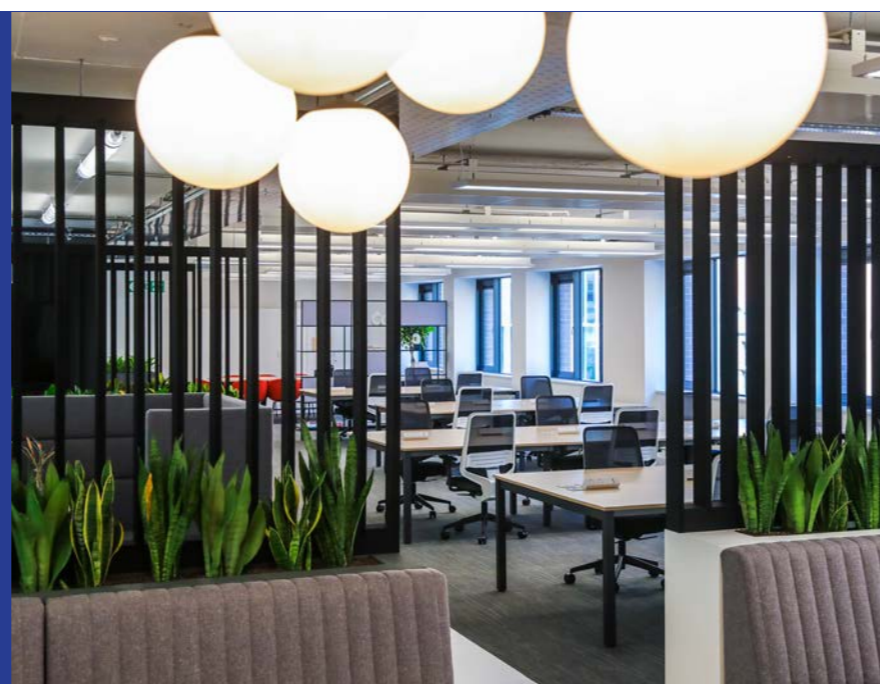

one

VALPY

READING

ONE VALPY, READING RG1 1AR

SECOND FLOOR
3,502 SQ FT
FROM 32+ WORKSTATIONS

Contemporary urban offices located in the heart of Reading's central business district

One Valpy is a unique and high quality building in the best location in Reading town centre.

Location

Situated only a 2 minute walk to the train station and the new Elizabeth line. The building is within the central core of Reading with it's many shops, cafes, bars and restaurants - everything is on your doorstep.

A unique and sustainable building perfect for modern businesses.

Offices

The suite is refurbished and fully fitted to a very high standard. The space has been designed to allow occupiers room to grow.

Meeting Room