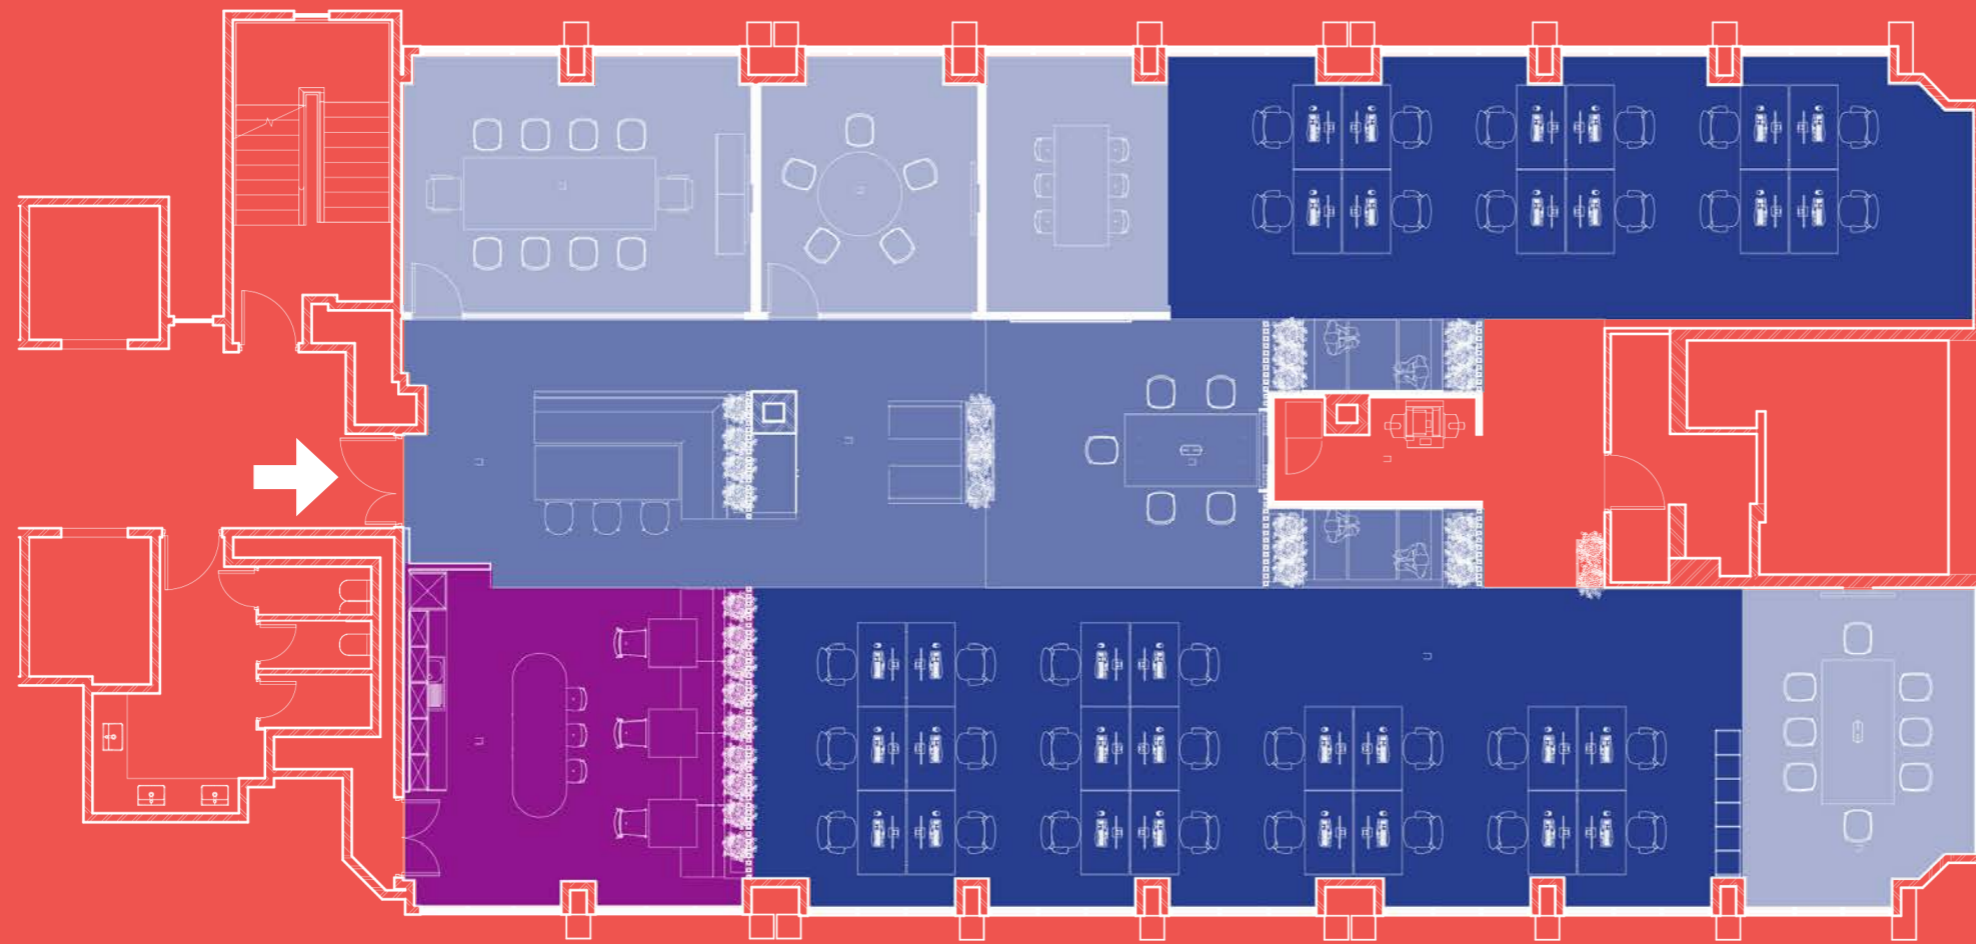

SECOND FLOOR 3,502 SQ FT

- From 32 desks

- 4 meeting rooms

- Modern kitchen

- 5 breakout spaces

Chris Barrs
T: 07779 010 839
E: chris.barrs@hollishockley.co.uk

Alice Hilliard
T: 07557 280 885
E: alice.hilliard@hollishockley.co.uk

Darren Parkinson
T: 07802 889830
E: darren@parkinsonre.co.uk

Specification

BREEAM Very Good	WiredScore Gold	EPC B	Fully fitted & ready to occupy	Digital Building Management System
Chilled Beam Air Cooling	Double-height entrance and reception	Free to use AV room / meeting space	Exposed ceilings with suspended LED lighting	Broadband fibre connectivity
Shower facilities with locker space	Electric car charging points	Onsite secure car parking	Restaurant and Wine Bar	18 cycle spaces

[VIEW GALLERY](#)

onevalpy.co.uk